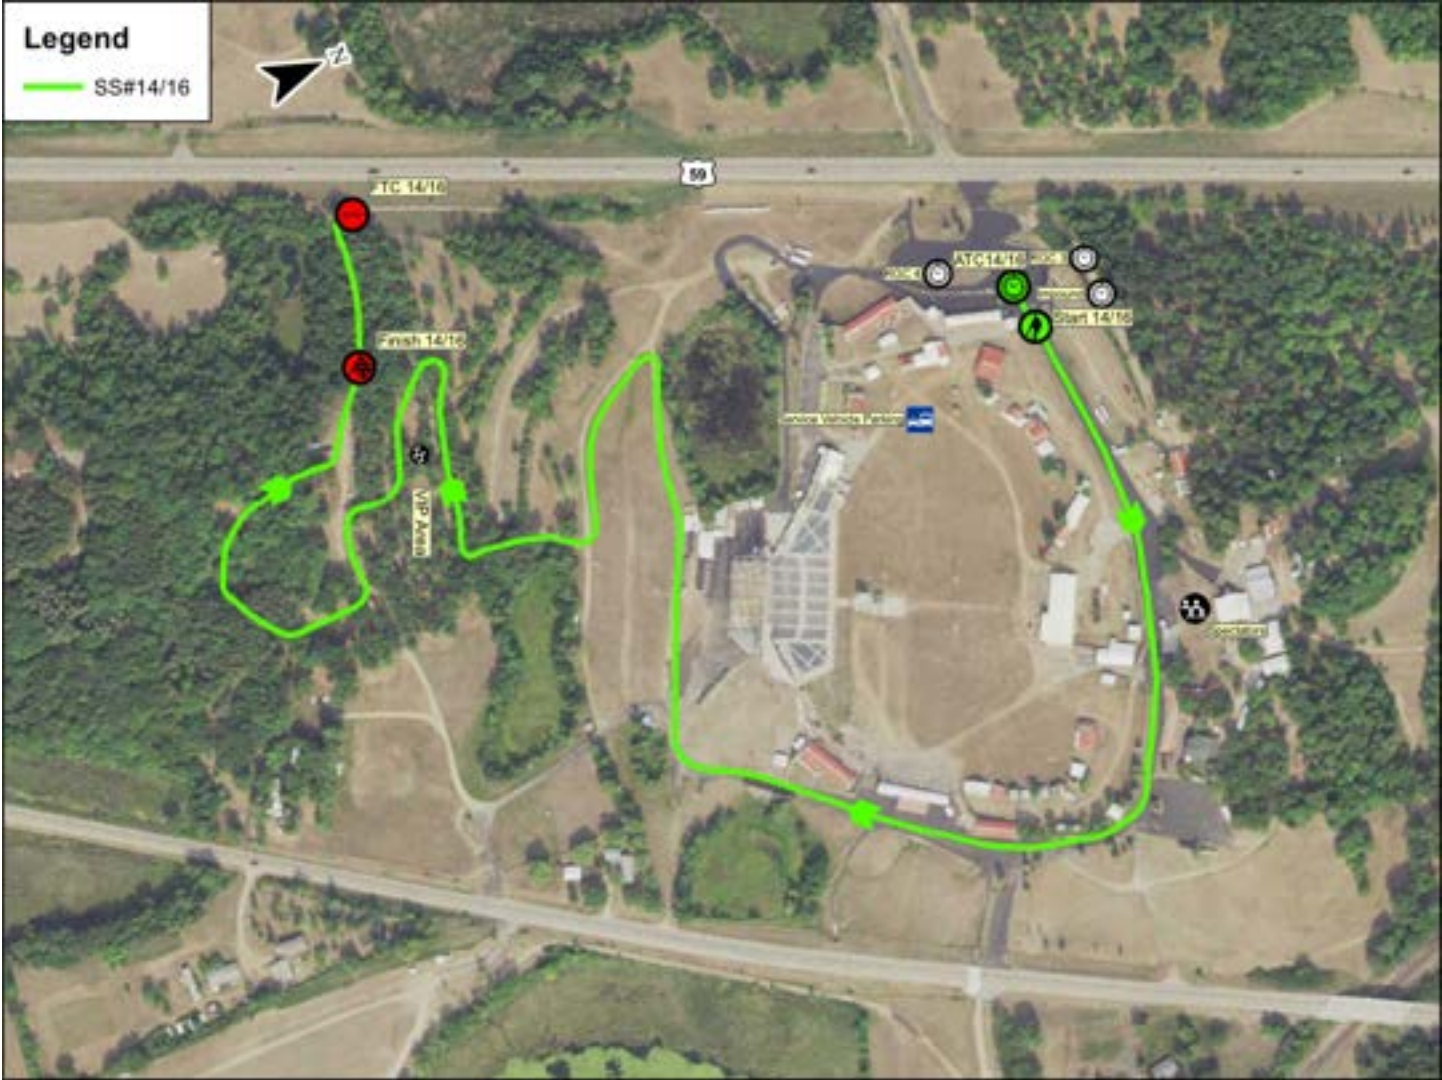

SS #14 / SS #16 Soo Pass East
Distance: 1.03 miles

Lateness Time: 2 minutes

2022 Ojibwe Forest Rally, Saturday

SS #14 / SS #16 Soo Pass East

Distance: 1.03 miles

Lateness Time: 2 minutes

INST	MILEAGE	INTERVAL	TULIP	COMMENT	DECR
		0.00		ATC 14/16 <small>N 46 46.474 W 95 52.376</small>	
1	0.00	0.02		Start <small>N 46 46.476 <u>Time</u> W 95 52.352</small>	1.03
2	0.09	0.09			0.94
3	0.17	0.08		Mileage at crest	0.86
4	0.25	0.08			0.78
5	0.39	0.14		Behind fence Pavement ends	0.64
6	0.55	0.16			0.48
7	0.63	0.08			0.40
		0.05			

2022 Ojibwe Forest Rally, Saturday

SS #14 / SS #16 Soo Pass East

Distance: 1.03 miles

Lateness Time: 2 minutes

INST	MILEAGE	INTERVAL	TULIP	COMMENT	DECR
8	0.68	0.05			0.35
9	0.76	0.08			0.27
10	0.82	0.06			0.21
11	0.84	0.02			0.19
12	0.87	0.03			0.16
13	0.94	0.07			0.09
14	1.01	0.07			0.02
15	1.03	0.02		Finish	0.00
		0.08		N 46 46.235 Time W 95 52.424	

2022 Ojibwe Forest Rally, Saturday

Transit to SS #15/17

Distance: 0.37 miles

Transit Time: 5 minutes

INST	MILEAGE	INTERVAL	TULIP	COMMENT	DECR
16	1.11	0.00		FTC 14/16	0.37
		15		N 46 46.270 W 95 52.524	
17	1.12	0.01			0.36
		15			
18	1.27	0.15		Through gate	0.21
		15			
19	1.34	0.07		Through gate Toward tunnel	0.14
		15			
20	1.37	0.03		Through tunnel	0.11
		15			
21	1.45	0.08			0.03
		15			
22	1.48	0.03		ATC 15/17	0.00
		15		N 46 46.470 Time W 95 52.550	
		0.00			

2022 Ojibwe Forest Rally, Saturday

Transit to SS #17/MTC 4

Distance: 1.97 miles

Transit Time: 11 minutes

INST	MILEAGE	INTERVAL	TULIP	COMMENT	DECR
19	1.59	0.00		FTC 15/17	1.97
		15			
20	1.69	0.10		Right at US-59 N 46 46.468 W 95 52.429	1.87
		15			
21	2.59	0.90		U-Turn at Roundabout	0.96
		15			
22	3.54	0.95		Right at Soo Pass Ranch N 46 46.477 W 95 52.424	0.01
		15			
23	3.56	0.01		RGC after SS 15 Go to page 35 for SS 16 MTC 4 after SS 17 <u>Time</u>	0.00
		15			
		0.00			